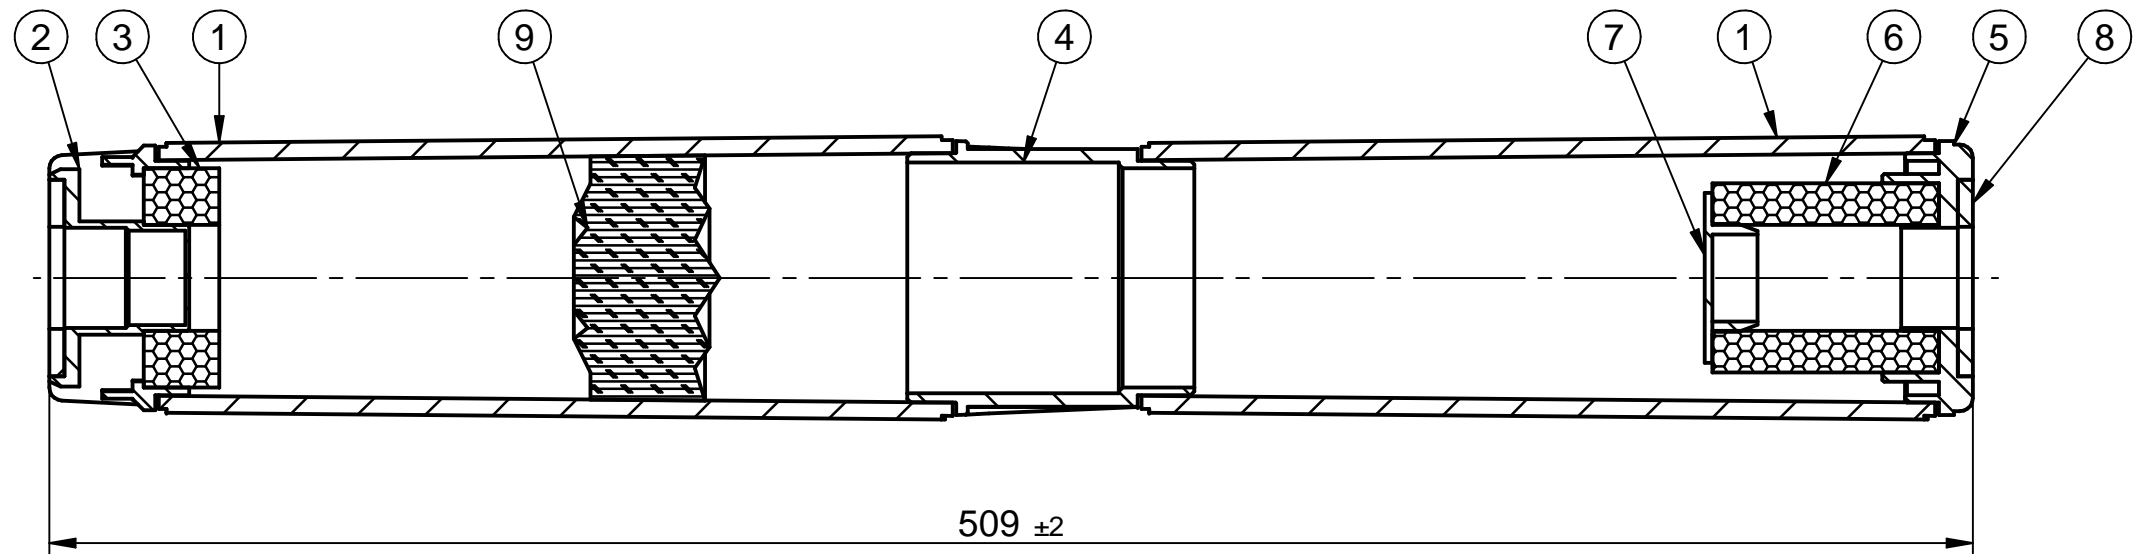

1	-----	CONTENITORE 9"3/4 BIG (GAC) BIANCO	1	PP
2	-----	TAPPO INFERIORE GAC-BIG	1	PP
3	-----	PREFILTRO CARTUCCIA GAC BIG MM 103x58 H.20	1	PP
4	-----	TAPPO SUPERIORE GAC-BIG	1	PP
5	-----	POST-FILTRO CARTUCCIA GAC BIG MM 50x28	1	PP
6	-----	TAPPO PER POST-FILTRO GAC	1	PP
7	-----	GUARNIZIONE PIANA 52x27x4 PER CARTUCCE	2	PVC
8	MC010010	CARBONE VEGETALE ATTIVO COCCO 12x30 207C	1	Grafite
POS.	CODE	DENOMINATION	QUANTITY	MATERIALS
ALL DIMENSIONS MILLIMETERS		ALL SURFACES FINISH ROUGHNESS IN Ra µm	GENERAL TOLLERANCES UNLESS OTHERWISE SPECIFIED UNI-EN 22768-mK UNI-EN 22768-c	
		NOT QUOTED		FILLET R=0.3 CHAMFER 0.3x45°
SIMILAR TO	CRITICAL INDEX	WORK ORDER	JOB	QUANTITY
				DRAWN DATE 18/10/2019
				BY Tecnico
APPROVED			DATE -	BY -
DENOMINATION			CODE	REV.
CA-GAC 09-40			CAGAC0940STPVC	
			MODIFICATION	DATE
			DATE	BY
REPRODUCTION IS PROHIBITED - ALL RIGHTS RESERVED ACCORDING TO THE LAW			SCALE	PROJECTION
			1:2	

1	-----	CONTENITORE 9"3/4 BIG (GAC) BIANCO	2	PP
2	-----	TAPPO INFERIORE GAC-BIG	1	PP
3	-----	PREFILTRO CARTUCCIA GAC BIG MM 103x58 H.20	1	PP
4	-----	GIUNTO CARTUCCIA GAC 9"3/4 BIG	1	PP
5	-----	TAPPO SUPERIORE GAC-BIG	1	PP
6	-----	POST-FILTRO CARTUCCIA GAC BIG MM 50x28	1	PP
7	-----	TAPPO PER POST-FILTRO GAC	1	PP
8	-----	GUARNIZIONE PIANA 52x27x4 PER CARTUCCE	2	PVC
9	-----	CARBONE VEGETALE ATTIVO COCCO 12x30 207C	1	CARBONE/CARBON
POS.	CODE	DENOMINATION	QUANTITY	MATERIALS
ALL DIMENSIONS MILLIMETERS		ALL SURFACES FINISH ROUGHNESS IN Ra µm	GENERAL TOLLERANCES UNLESS OTHERWISE SPECIFIED UNI-EN 22768-mK UNI-EN 22768-c	
		NOT QUOTED		FILLET R=0.3 CHAMFER 0.3x45°
SIMILAR TO	CRITICAL INDEX	WORK ORDER	JOB	QUANTITY
				DRAWN DATE 18/10/2019 BY Tecnico
			APPROVED DATE - BY -	
DENOMINATION			CODE	REV.
CA-GAC 20-40			CAGAC2040STPVC	
			MODIFICATION	DATE
			DATE	BY
REPRODUCTION IS PROHIBITED - ALL RIGHTS RESERVED ACCORDING TO THE LAW			SCALE	PROJECTION
			1:2	